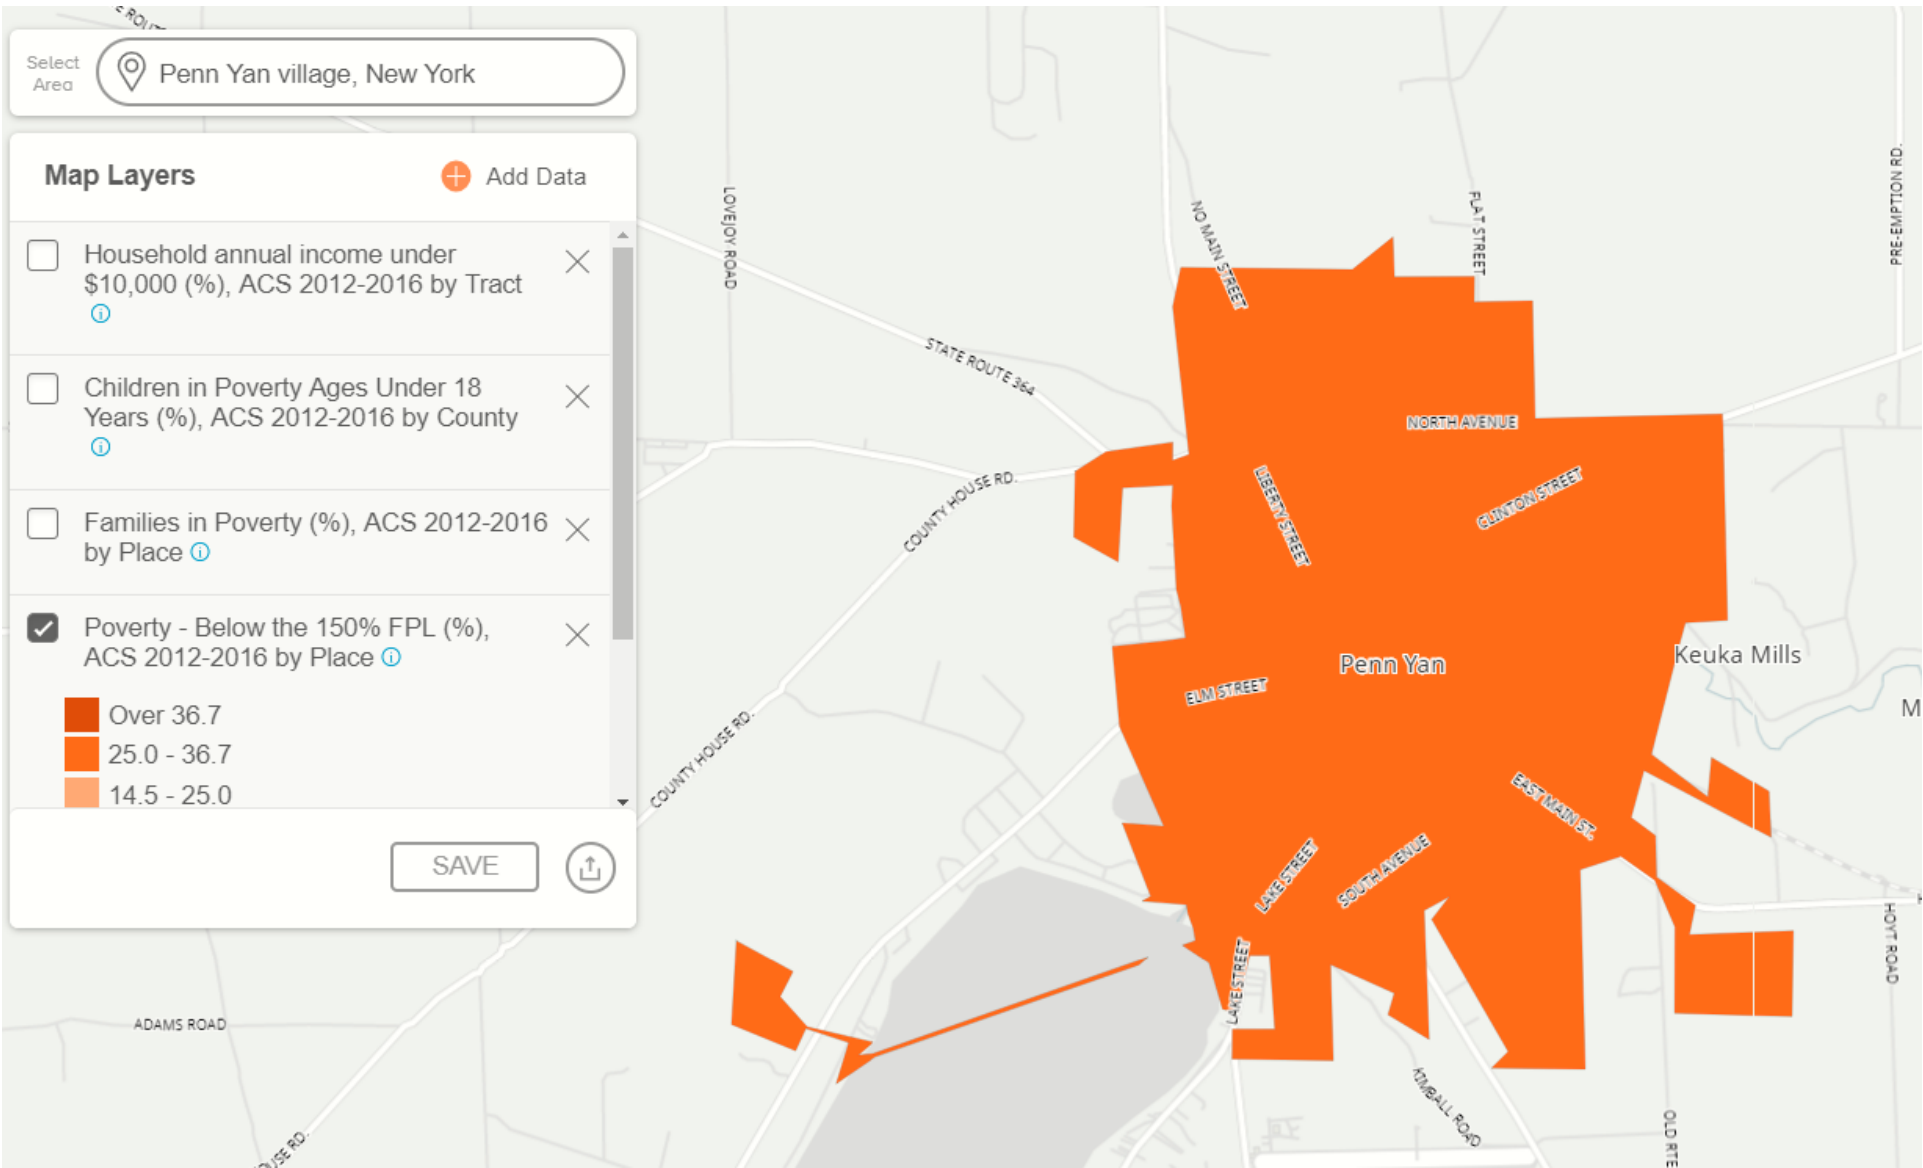

Map Room ▾

Select Area  Penn Yan village, New York

Map Layers

 Add Data

Household annual income under \$10,000 (%), ACS 2012-2016 by Tract 

Children in Poverty Ages Under 18 Years (%), ACS 2012-2016 by Place 

-  Over 32.3
-  16.8 - 32.3
-  4.9 - 16.8
-  Under 4.9
-  No Data or Data Suppressed

Data Geog: **Place** ▾

Transparency: 

SAVE

Select Area

Penn Yan village, New York

Map Layers

 Add Data

Household annual income under \$10,000 (%), ACS 2012-2016 by Tract 

Children in Poverty Ages Under 18 Years (%), ACS 2012-2016 by County 

Families in Poverty (%), ACS 2012-2016 by Place 

 Over 17.4

 9.4 - 17.4